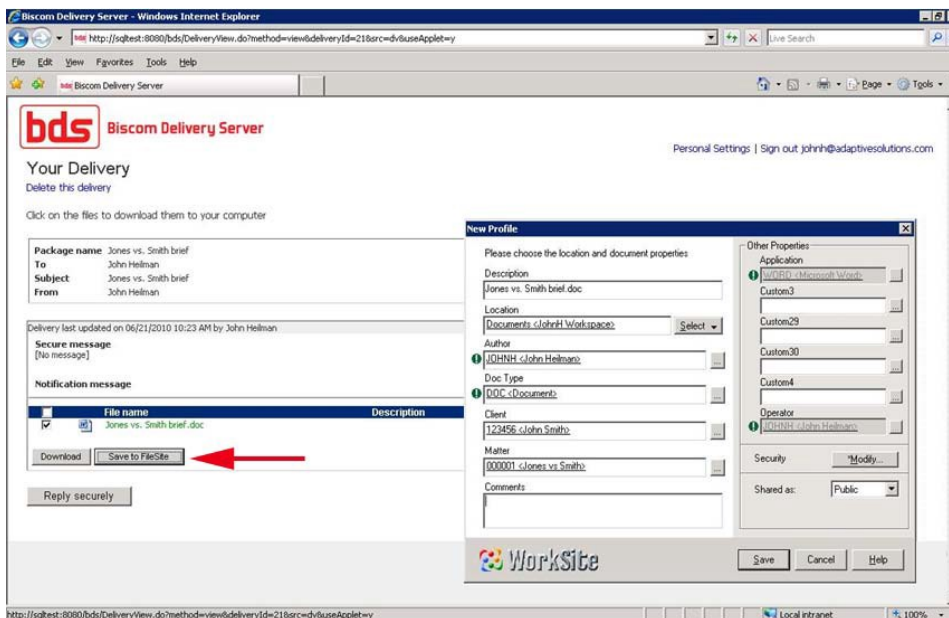

iManage® Integration

Secure File Transfer Solution

Biscom Secure File Transfer (SFT) is the established leader in providing secure file transfer technology that helps protect law firms from data breaches and facilitates large file transfer with clients, business partners and outside counsel. Biscom has teamed with Adaptive Solutions, Inc. to deliver seamless integration with Autonomy iManage. SFT for iManage is ideal for law firm litigation and practice groups that rely on iManage for managing the matter lifecycle.

Securely Transfer Files with iManage

Biscom SFT is an easy-to-use, enterprise-class secure file transfer solution designed specifically for today's most demanding ad-hoc file transfer needs. Available as a Web application and Outlook add-in, SFT enables secure, authenticated, point-to-point delivery of files and messages. With its extensive reporting and auditing capabilities, SFT can help your organization create a more secure communications infrastructure.

SFT for iManage integrates Biscom Delivery Server directly with iManage to improve the efficiency of the file transfer process in the following ways:

- Enables direct upload of iManage documents into a SFT delivery
- Imports documents contained in incoming SFT deliveries directly into an iManage WorkSite folder, inheriting matter centric metadata
- Eliminates duplication of iManage files in temporary locations
- Securely sends iManage files as a SFT delivery via FileSite integration with Microsoft Outlook