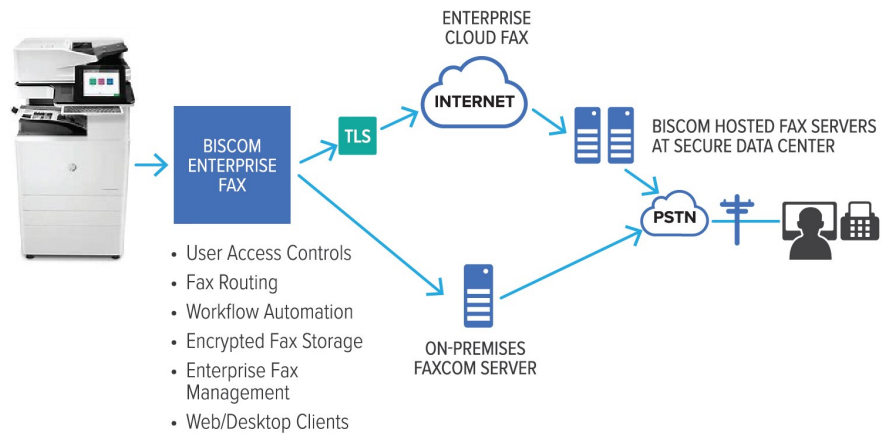

The Biscom Enterprise Cloud Fax Service and FAXCOM On-Premises servers supports:

- Faxing to/from multiple destinations, including email, desktop/web clients, SharePoint, file shares, applications, and HP Workpath MFPs
- Intelligent fax routing and workflow automation
- Active Directory integration
- Encrypted fax receipt/storage and controlled access to support regulatory compliance

www.biscom.com Email: info@biscom.com | Phone: 978.250.1800

© All rights reserved. Biscom and all Biscom product names are trademarks or registered trademarks of Biscom Inc. All other company and product names are trademarks or registered trademarks of their respective companies.